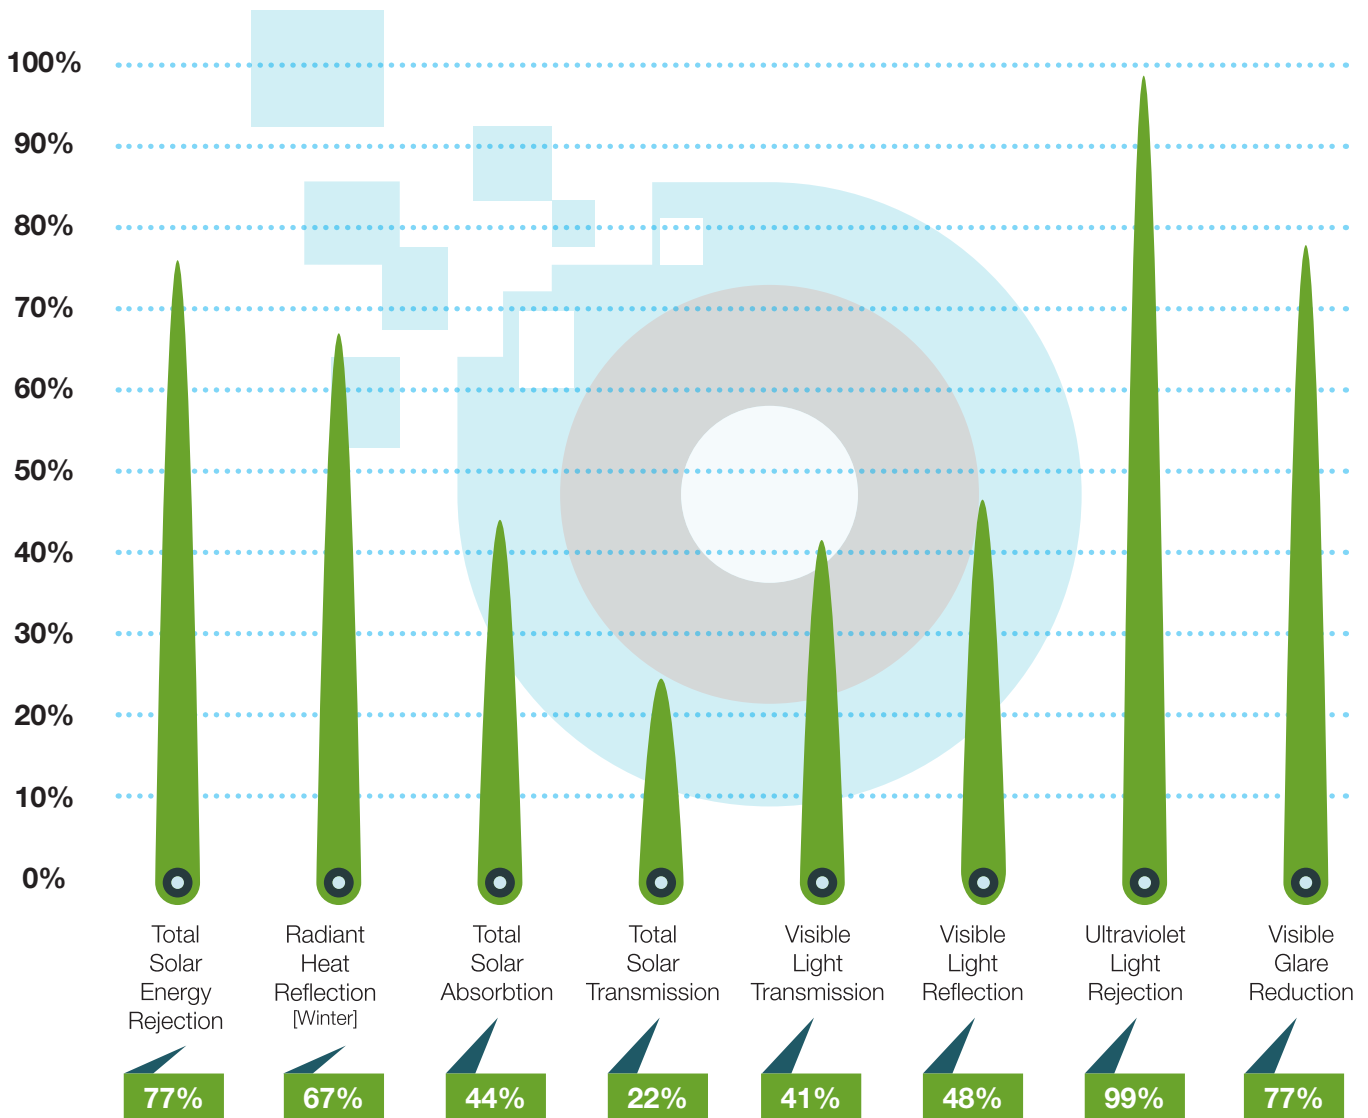

DATASHEET

SOLARTEK ALL SEASON - LOW E 25

PRODUCT SPECIFICATION

RANGE: ALL SEASON

VARIANT: LOW E 25

SHADING COEFFICIENT: **0.43**

'U' FACTOR: **0.75**

EMISSIVITY: **0.33**

FILM COLOUR: **DARK TINT**

FEATURES & BENEFITS

Savings on heating costs.

Stay Cooler by reducing excessive heat in warmer months.

Stay warmer by retaining more heat in cooler months.

Substantially reduces heating and cooling bills.

Reduces glare and eye discomfort.

Furniture and fabrics have a longer acceptable life.

Comprehensive Manufacturers warranty.

% MAY CHANGE SLIGHTLY
DEPENDING ON GLASS TYPE

WWW.SOLARTEK FILMS.COM

INFO@SOLARTEK FILMS.COM

CALL NOW: 08000 15 18 15

SOLARTEK FILMS LTD, 42B HIGH STREET, WARE, HERTS, SG12 9BY